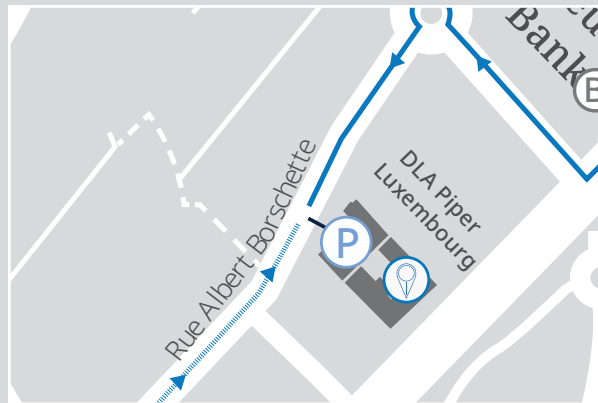

DLA Piper Luxembourg – How to find us

How to get here

RAIL

The train station is only 15 minutes from our office, via N1 and N2.

AIRPORT

The airport is only 10 minutes from our office, via the A1, exit 8.

PARKING

DLA Piper has pre-bookable client parking facility located at 8 rue Borschette (-1 floor), L-1246 Luxembourg.

Our address

37A Avenue John F. Kennedy
L-1855 Luxembourg
+352 26 29 04 1

KEY

- DLA Piper
- Parking
- Railway Station
- Airport

DLA Piper is a global law firm operating through various separate and distinct legal entities. Further details of these entities can be found at www.dlapiper.com. This publication is intended as a general overview and discussion of the subjects dealt with, and does not create a lawyer-client relationship. It is not intended to be, and should not be used as, a substitute for taking legal advice in any specific situation. DLA Piper will accept no responsibility for any actions taken or not taken on the basis of this publication. This may qualify as "Lawyer Advertising" requiring notice in some jurisdictions. Prior results do not guarantee a similar outcome. Copyright © 2021 DLA Piper. All rights reserved. | AUG21 | A10657-1