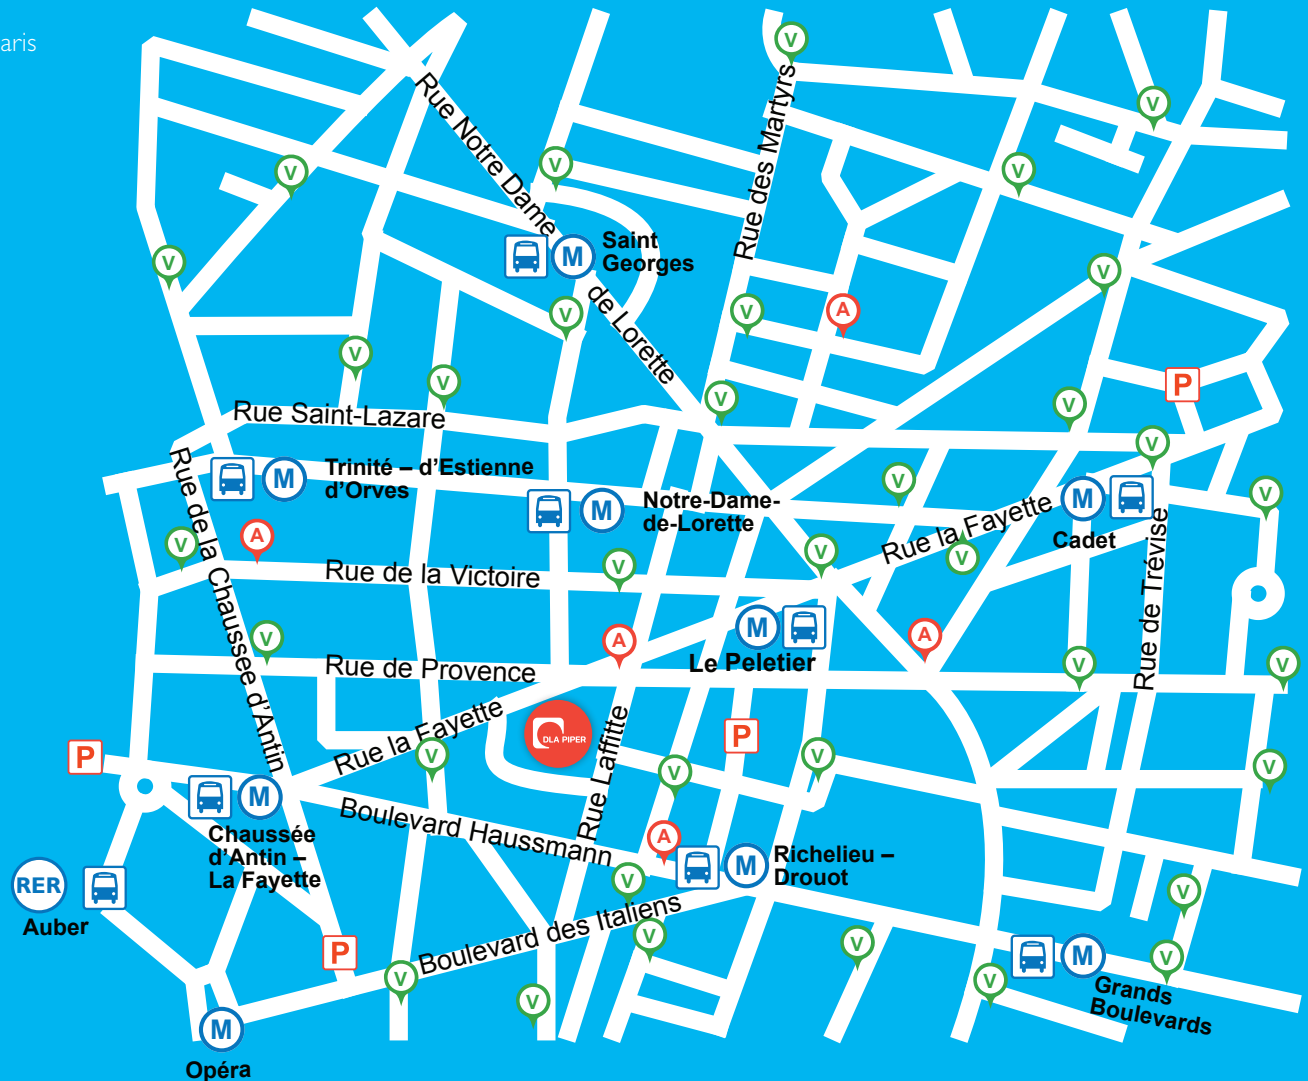

DIRECTIONS

PARKING FACILITIES

Parking Chauchat Drouot

12-14 Rue Chauchat, 75009 Paris

Parking Meyerbeer Opera

3 Rue de la Chaussée d'Antin,
75009 Paris

Parking Haussmann Galeries Lafayette

48 Boulevard Haussmann, 75009 Paris

Parking Montholon

8 Rue Rochambeau, 75009 Paris

METRO/RER

If you wish to use Paris' Metro, please find herewith the closest stations:

Opéra	Line 03 / 07 / 08
Chaussée d'Antin-La Fayette	Line 07 / 09
Grands Boulevards	Line 08 / 09
Richelieu-Drouot	Line 08 / 09
Le Peletier	Line 07
Notre-Dame-de-Lorette	Line 12
Trinité-d'Estienne-d'Orves	Line 12
Cadet	Line 07
Saint Georges	Line 12
Auber	RER A

BUS

If you wish to use Paris' buses, please find herewith the lines:

Auber – Line 20 / 21 / 22 / 27 / 29 / 53 / 66 / 81 / 95
Opéra – Line Roissy bus / 20 / 21 / 22 / 27 / 29 / 42 / 52 / 53 / 66 / 68 / 81 / 95
Chaussée d'Antin – Line 42
Le Peletier – Line 42
Saint-Georges-Provence – Line 42
Richelieu-Drouot – Line 20 / 39 / 48
Richelieu-Drouot-Mairie du 9ème – Line 67 / 74 / 85

OUR ADDRESS

27 rue Laffitte 75009 Paris

T +33 | 40 15 24 00

F +33 | 40 15 24 01

KEY

DLA Piper

Parking

RER

Metro

Bus

Vélib'

Autolib'

www.dlapiper.com

DLA Piper is a global law firm operating through various separate and distinct legal entities. Further details of these entities can be found at www.dlapiper.com

Copyright © 2015 DLA Piper. All rights reserved. | AUG15 | 2699532