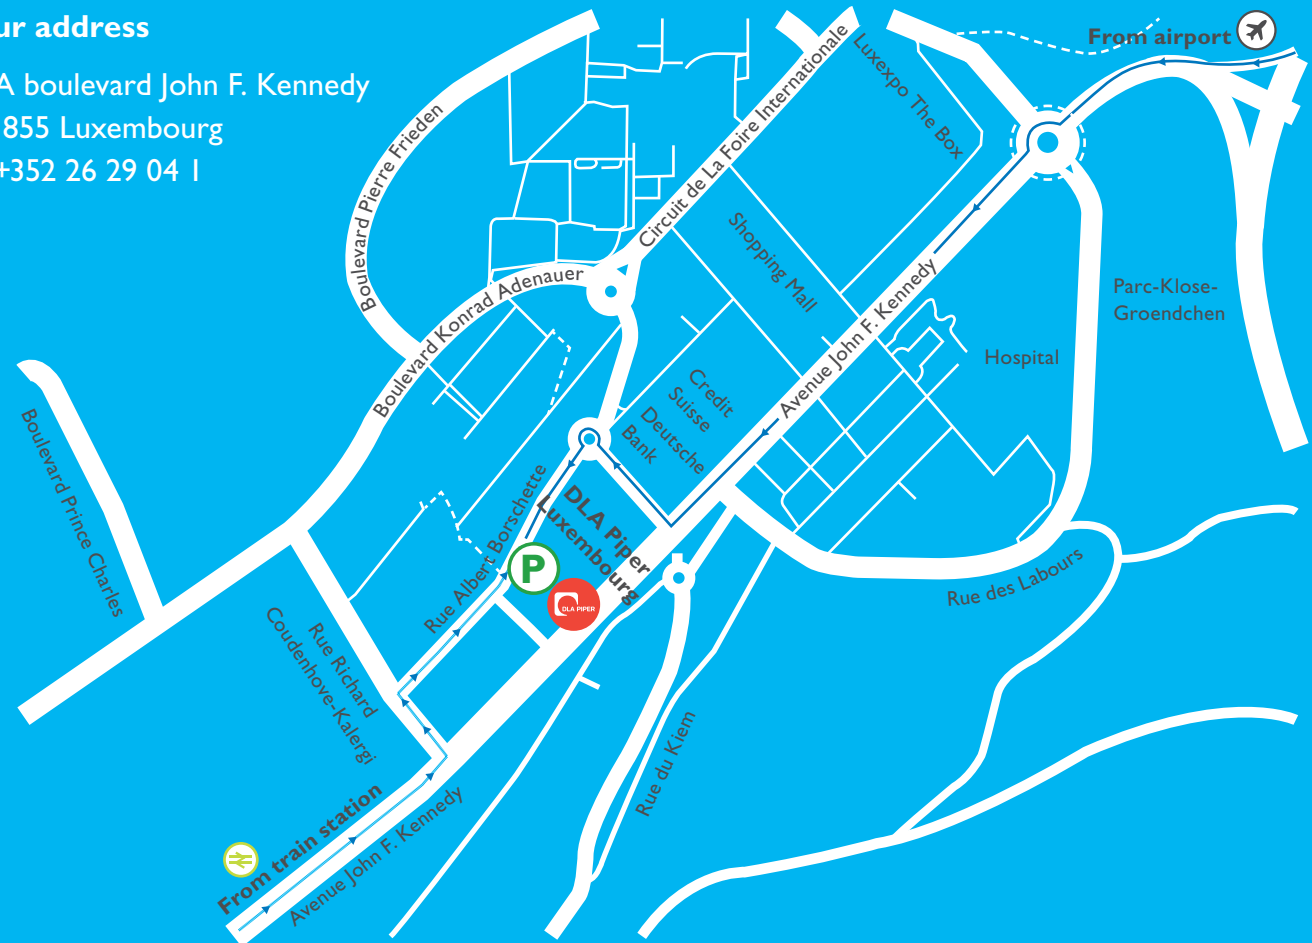

DLA PIPER LUXEMBOURG

HOW TO FIND US

HOW TO GET HERE

Rail

The train station is only 15 minutes from our office, via N1 and N2.

Airport

The airport is only 10 minutes from our office, via the A1, exit 8.

Parking

DLA Piper has pre-bookable client parking facility located at 8 rue Borschette (-1 floor), L-1246 Luxembourg.

Our address

37A boulevard John F. Kennedy
L-1855 Luxembourg
T +352 26 29 04 1

KEY

- DLA Piper
- Parking
- Railway Station
- Airport