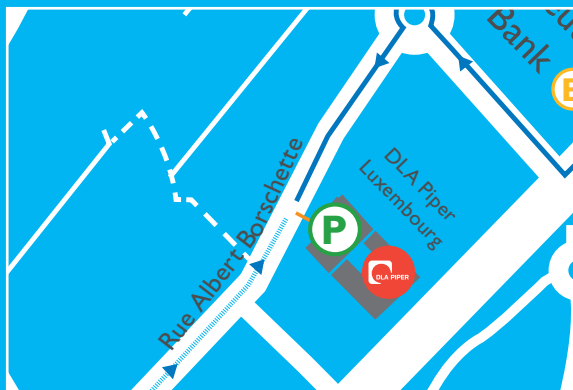

DLA PIPER LUXEMBOURG

HOW TO FIND US

HOW TO GET HERE

Rail

The train station is only 15 minutes from our office, via N1 and N2.

Airport

The airport is only 10 minutes from our office, via the A1, exit 8.

Parking

DLA Piper has pre-bookable client parking facility located at 8 rue Borschette (-1 floor), L-1246 Luxembourg.

Our address

37A boulevard John F. Kennedy
L-1855 Luxembourg
T +352 26 29 04 1

KEY

- DLA Piper
- Parking
- Railway Station
- Airport