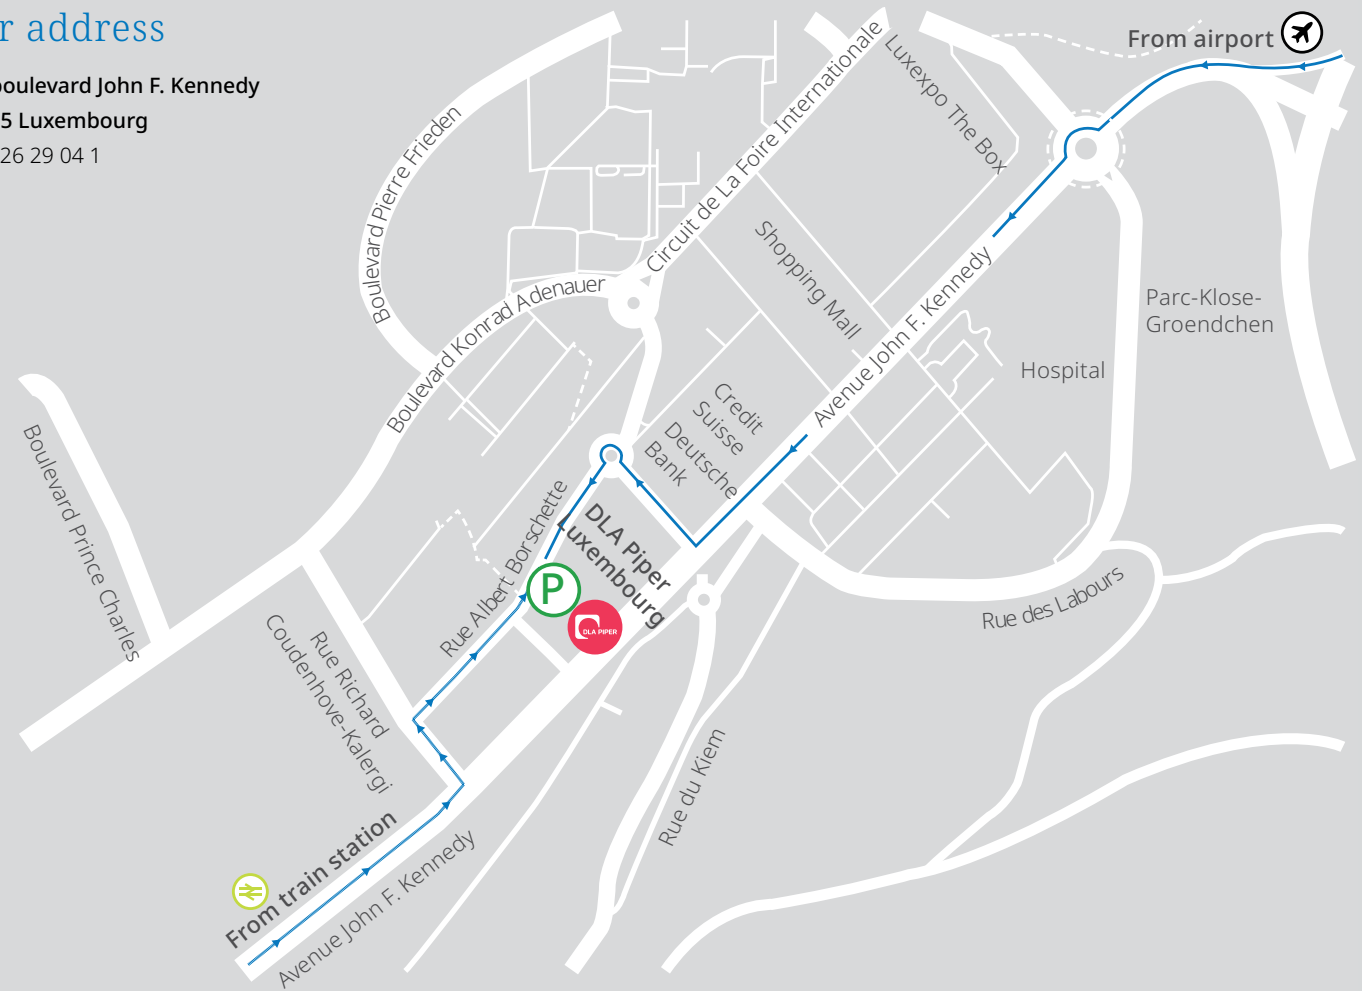

DLA Piper Luxembourg - How to find us

How to get here

RAIL

The train station is only 15 minutes from our office, via N1 and N2.

AIRPORT

The airport is only 10 minutes from our office, via the A1, exit 8.

PARKING

DLA Piper has pre-bookable client parking facility located at 8 rue Borschette (-1 floor), L-1246 Luxembourg.

Our address

37A boulevard John F. Kennedy
L-1855 Luxembourg
+352 26 29 04 1

KEY

 DLA Piper  Parking  Railway Station  Airport