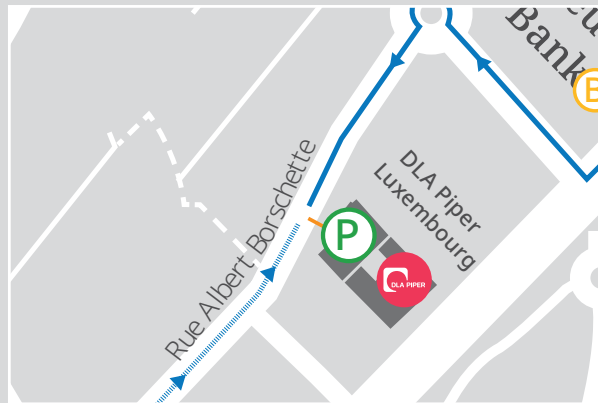

DLA Piper Luxembourg - How to find us

How to get here

RAIL

The train station is only 15 minutes from our office, via N1 and N2.

AIRPORT

The airport is only 10 minutes from our office, via the A1, exit 8.

PARKING

DLA Piper has pre-bookable client parking facility located at 8 rue Borschette (-1 floor), L-1246 Luxembourg.

Our address

37A boulevard John F. Kennedy
L-1855 Luxembourg
+352 26 29 04 1

KEY

 DLA Piper  Parking  Railway Station  Airport